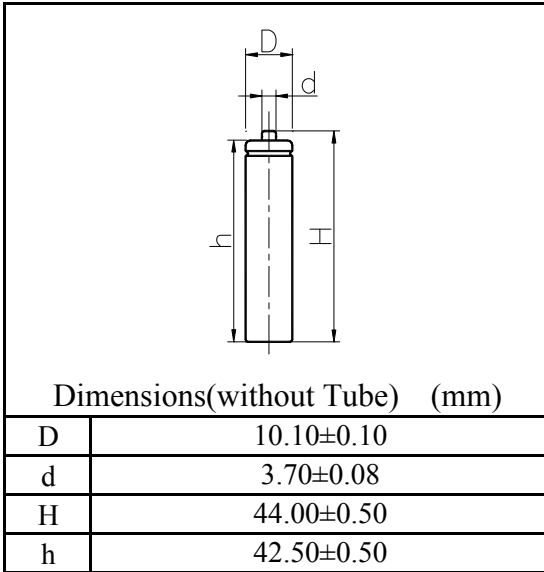

**MODEL No:** J-AAA950

**Description:** 950 mAh SIZE NI-MH AAA

**Specification**

Nominal Capacity		950 mAh	
Nominal Voltage		1.2 V	
Charge current	Standard	95 mA	
	Fast	190 mA	
Charge time	Standard	16 Hrs	
	Fast	6 Hrs	
Ambient Temperature	Charge	Standard	0°C~45°C
		Fast	10°C~45°C
	Discharge		-20°C~60°C
	Storage		-20°C~55°C
Internal Impedance(mΩ) (After Charge)		≤ 40	
Weight		13.0 g	