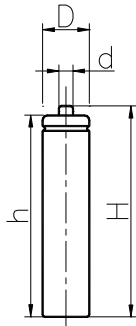

**MODEL No:** J-AAA850

**Description:** 850 mAh SIZE NI-MH AAA

Dimensions(without Tube) (mm)

D	10.10±0.10
d	3.70±0.08
H	44.00±0.50
h	42.50±0.50

**Specification**

Nominal Capacity		850 mAh
Nominal Voltage		1.2 V
Charge current	Standard	85 mA
	Fast	170 mA
Charge time	Standard	16 Hrs
	Fast	6 Hrs
Ambient Temperature	Charge	Standard 0°C~45°C Fast 10°C~45°C
	Discharge	-20°C~60°C
	Storage	-20°C~55°C
Internal Impedance(mΩ) (After Charge)		≤ 40
Weight		12.5 g