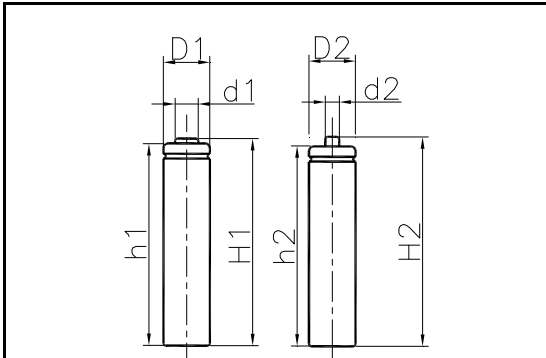

MODEL No: J-AAA800

Description: 800 mAh SIZE NI-MH AAA

Dimensions(without Tube) (mm)

D ₁	10.00±0.10	D ₂	10.10±0.10
d ₁	5.10±0.08	d ₂	3.70±0.08
H ₁	43.50±0.50	H ₂	44.00±0.50
h ₁	43.00±0.50	h ₂	42.50±0.50

Specification

Nominal Capacity		800 mAh
Nominal Voltage		1.2 V
Charge current	Standard	80 mA
	Fast	160 mA
Charge time	Standard	16 Hrs
	Fast	6 Hrs
Ambient Temperature	Charge	Standard Fast
	Discharge	0°C~45°C 10°C~45°C
	Storage	-20°C~60°C -20°C~55°C
Internal Impedance(mΩ) (After Charge)		≤ 40
Weight		12.7 g