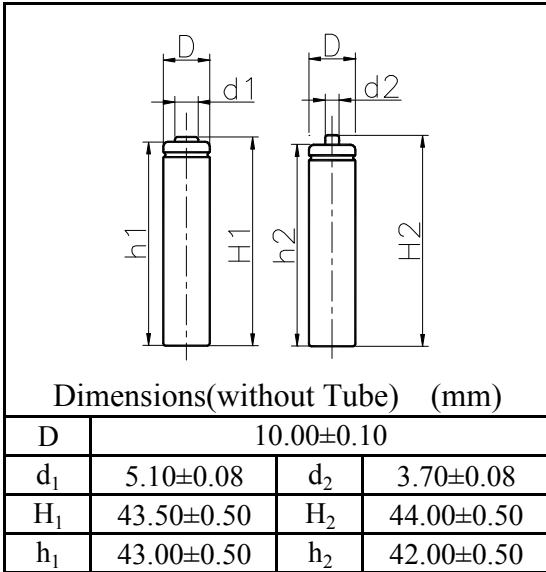

MODEL No: J-AAA750

Description: 750 mAh SIZE NI-MH AAA

Specification

Nominal Capacity		750 mAh
Nominal Voltage		1.2 V
Charge current	Standard	75 mA
	Fast	225 mA
Charge time	Standard	16 Hrs
	Fast	4 Hrs
Ambient Temperature	Charge	Standard: 0°C~45°C Fast: 10°C~45°C
	Discharge	-20°C~60°C
	Storage	-20°C~55°C
Internal Impedance(mΩ) (After Charge)		≤ 35
Weight		12.5 g