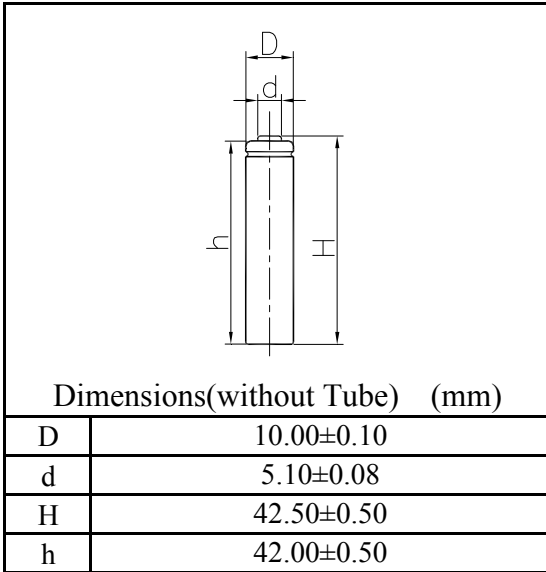

MODEL No: J-AAA700(42.5h)

Description: 700 mAh SIZE NI-MH AAA

Specification

Nominal Capacity		700 mAh
Nominal Voltage		1.2 V
Charge current	Standard	70 mA
	Fast	210 mA
Charge time	Standard	16 Hrs
	Fast	4 Hrs
Ambient Temperature	Charge	Standard: 0°C~45°C Fast: 10°C~45°C
	Discharge	-20°C~60°C
	Storage	-20°C~55°C
Internal Impedance(mΩ) (After Charge)		≤ 40
Weight		12.5 g