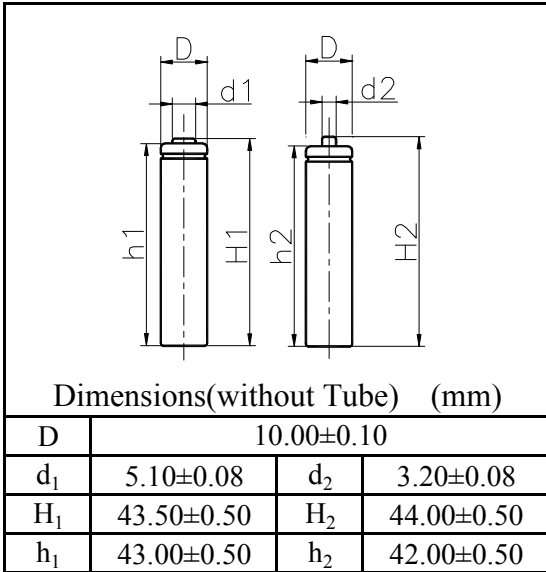

MODEL No: J-AAA650

Description: 650 mAh SIZE NI-MH AAA

Specification

Nominal Capacity		650 mAh
Nominal Voltage		1.2 V
Charge current	Standard	65 mA
	Fast	325 mA
Charge time	Standard	16 Hrs
	Fast	2.4 Hrs
Ambient Temperature	Charge	Standard 0°C~45°C Fast 10°C~45°C
	Discharge	-20°C~60°C
	Storage	-20°C~55°C
Internal Impedance(mΩ) (After Charge)		≤ 38
Weight		11.5 g