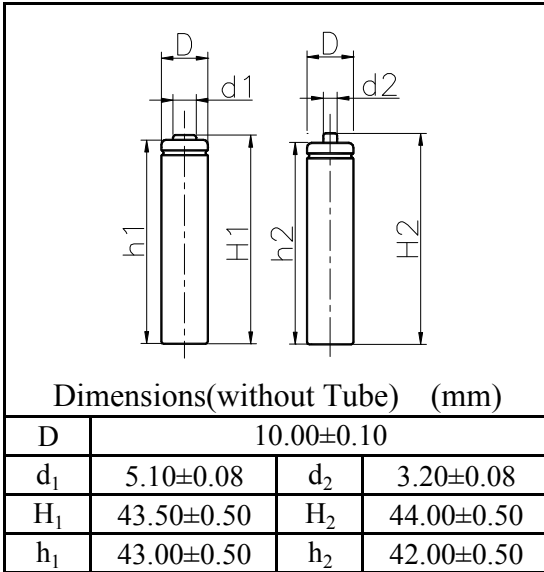

MODEL No: J-AAA600

Description: 600 mAh SIZE NI-MH AAA

Specification

Nominal Capacity		600 mAh	
Nominal Voltage		1.2 V	
Charge current	Standard	60 mA	
	Fast	600 mA	
Charge time	Standard	16 Hrs	
	Fast	1.2 Hrs	
Ambient Temperature	Charge	Standard	0°C~45°C
		Fast	10°C~45°C
	Discharge		-20°C~60°C
Storage		-20°C~55°C	
Internal Impedance(mΩ) (After Charge)		≤ 38	
Weight		12.0 g	