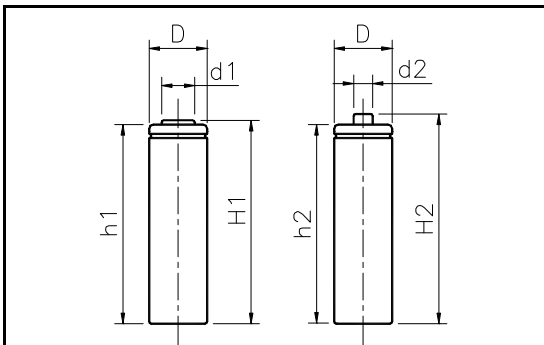

MODEL No: J-AA700

Description: 700 mAh SIZE NI-MH AA

Dimensions(without Tube) (mm)

D	13.90±0.10		
d ₁	8.10±0.08	d ₂	4.75±0.08
H ₁	48.00±0.50	H ₂	49.50±0.50
h ₁	47.50±0.50	h ₂	47.50±0.50

Specification

Nominal Capacity		700 mAh	
Nominal Voltage		1.2 V	
Charge current	Standard	70 mA	
	Fast	700 mA	
Charge time	Standard	16 Hrs	
	Fast	1.2 Hrs	
Ambient Temperature	Charge	Standard	0°C~45°C
		Fast	10°C~45°C
	Discharge		-20°C~60°C
Storage		-20°C~55°C	
Internal Impedance(mΩ) (After Charge)		≤ 28	
Weight		17.0 g	