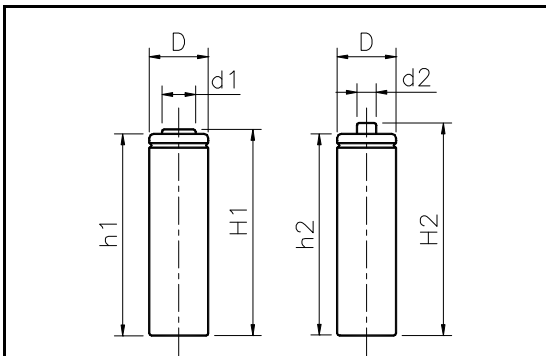

**MODEL No:** J-AA1800

**Description:** 1800 mAh SIZE NI-MH AA

Dimensions(without Tube) (mm)

D	14.20±0.10		
d <sub>1</sub>	6.60±0.08	d <sub>2</sub>	4.80±0.08
H <sub>1</sub>	49.20±0.50	H <sub>2</sub>	50.00±0.50
h <sub>1</sub>	48.50±0.50	h <sub>2</sub>	48.50±0.50

**Specification**

Nominal Capacity		1800 mAh
Nominal Voltage		1.2 V
Charge current	Standard	180 mA
	Fast	540 mA
Charge time	Standard	16 Hrs
	Fast	4 Hrs
Ambient Temperature	Charge	Standard 0°C~45°C
		Fast 10°C~45°C
	Discharge	-20°C~60°C
	Storage	-20°C~55°C
Internal Impedance(mΩ) (After Charge)		≤ 28
Weight		28.0 g