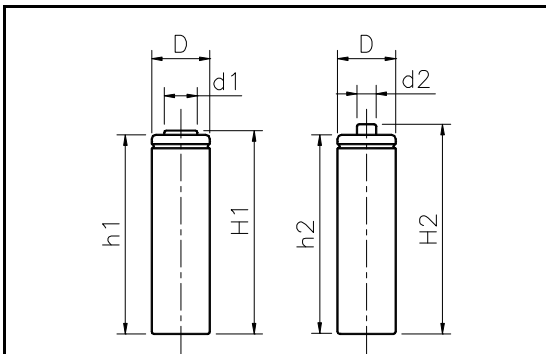

MODEL No: J-AA1500

Description: 1500 mAh SIZE NI-MH AA

Dimensions(without Tube) (mm)

D	13.90±0.10		
d ₁	8.10±0.08	d ₂	4.75±0.08
H ₁	48.00±0.50	H ₂	49.50±0.50
h ₁	47.50±0.50	h ₂	47.50±0.50

Specification

Nominal Capacity		1500 mAh
Nominal Voltage		1.2 V
Charge current	Standard	150 mA
	Fast	750 mA
Charge time	Standard	16 Hrs
	Fast	2.4 Hrs
Ambient Temperature	Charge	Standard Fast
	Discharge	0°C~45°C 10°C~45°C
	Storage	-20°C~60°C -20°C~55°C
Internal Impedance(mΩ) (After Charge)		≤ 25
Weight		24.5 g