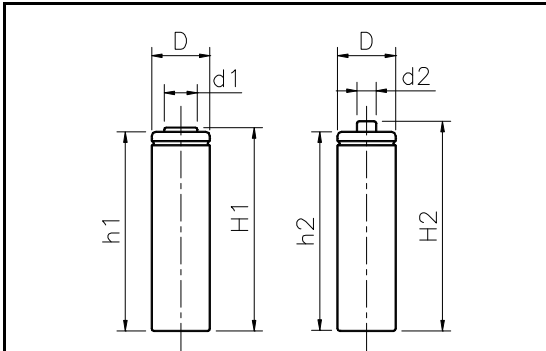

**MODEL No:** J-AA1400

**Description:** 1400 mAh SIZE NI-MH AA

Dimensions(without Tube) (mm)

D	13.90±0.10		
d <sub>1</sub>	8.10±0.08	d <sub>2</sub>	4.75±0.08
H <sub>1</sub>	48.00±0.50	H <sub>2</sub>	49.50±0.50
h <sub>1</sub>	47.50±0.50	h <sub>2</sub>	47.50±0.50

**Specification**

Nominal Capacity		1400 mAh	
Nominal Voltage		1.2 V	
Charge current	Standard	140 mA	
	Fast	700 mA	
Charge time	Standard	16 Hrs	
	Fast	2.4 Hrs	
Ambient Temperature	Charge	Standard	0°C~45°C
		Fast	10°C~45°C
	Discharge		-20°C~60°C
Storage		-20°C~55°C	
Internal Impedance(mΩ) (After Charge)		≤ 25	
Weight		24.5 g	