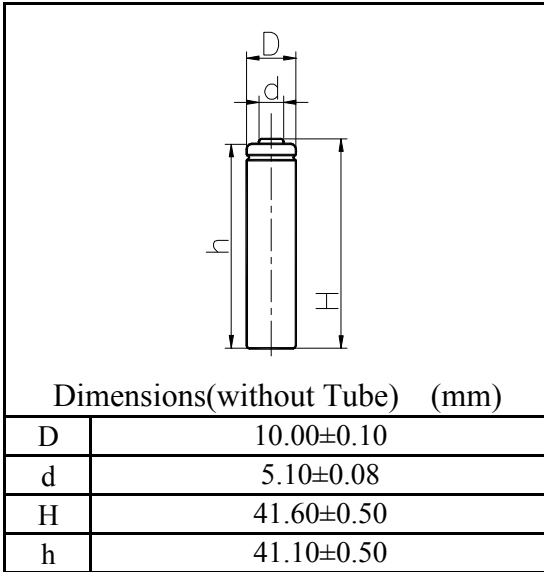

**MODEL No:** J-5/6AAA550

**Description:** 550 mAh SIZE NI-MH AAA

**Specification**

Nominal Capacity		550 mAh
Nominal Voltage		1.2 V
Charge current	Standard	55 mA
	Fast	550 mA
Charge time	Standard	16 Hrs
	Fast	1.2 Hrs
Ambient Temperature	Charge	Standard: 0°C~45°C Fast: 10°C~45°C
	Discharge	-20°C~60°C
	Storage	-20°C~55°C
Internal Impedance(mΩ) (After Charge)		≤ 35
Weight		11.0 g