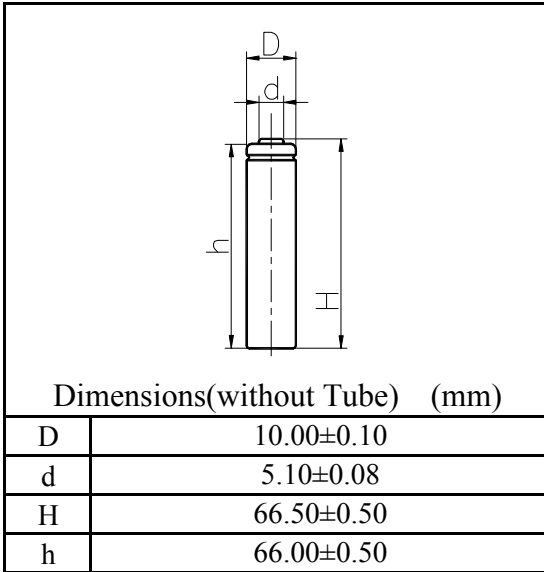

**MODEL No:** J-7/5AAA950

**Description:** 950 mAh SIZE NI-MH AAA

**Specification**

Nominal Capacity		950 mAh
Nominal Voltage		1.2 V
Charge current	Standard	95 mA
	Fast	475 mA
Charge time	Standard	16 Hrs
	Fast	2.4 Hrs
Ambient Temperature	Charge	Standard Fast
	Discharge	0°C~45°C 10°C~45°C
	Storage	-20°C~60°C -20°C~55°C
Internal Impedance(mΩ) (After Charge)		≤ 24
Weight		18.0 g