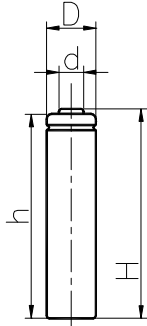

MODEL No: J-7/5AAA1100

Description: 1100 mAh SIZE NI-MH AAA

Dimensions(without Tube) (mm)

D	10.00±0.10
d	5.10±0.08
H	66.50±0.50
h	66.00±0.50

Specification

Nominal Capacity		1100 mAh
Nominal Voltage		1.2 V
Charge current	Standard	110 mA
	Fast	330 mA
Charge time	Standard	16 Hrs
	Fast	4 Hrs
Ambient Temperature	Charge	Standard 0°C~45°C Fast 10°C~45°C
	Discharge	-20°C~60°C
	Storage	-20°C~55°C
Internal Impedance(mΩ) (After Charge)		≤ 30
Weight		20.0 g