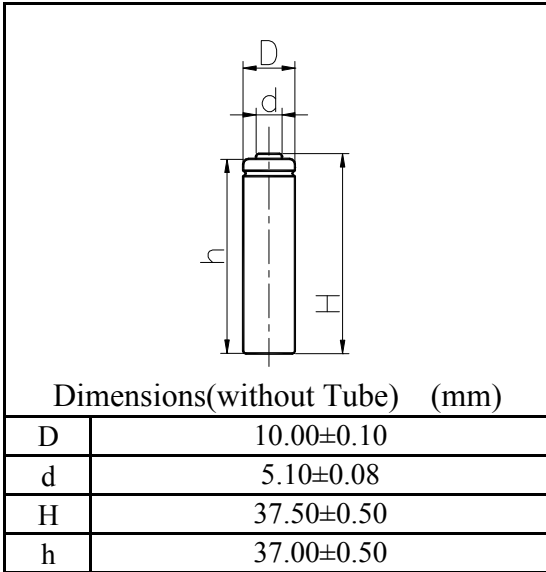

MODEL No: J-4/5AAA500

Description: 500 mAh SIZE NI-MH AAA

Specification

Nominal Capacity		500 mAh
Nominal Voltage		1.2 V
Charge current	Standard	50 mA
	Fast	500 mA
Charge time	Standard	16 Hrs
	Fast	1.2 Hrs
Ambient Temperature	Charge	Standard 0°C~45°C Fast 10°C~45°C
	Discharge	-20°C~60°C
	Storage	-20°C~55°C
Internal Impedance(mΩ) (After Charge)		≤ 30
Weight		10.0 g