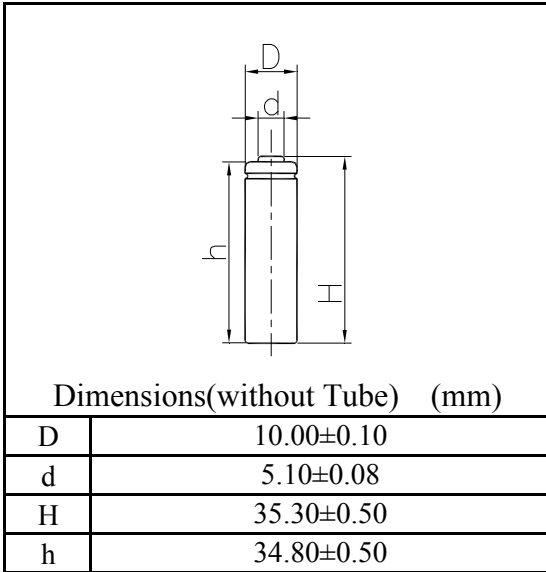

**MODEL No:** J-3/5AAA450

**Description:** 450 mAh SIZE NI-MH AAA

**Specification**

Nominal Capacity		450 mAh
Nominal Voltage		1.2 V
Charge current	Standard	45 mA
	Fast	450 mA
Charge time	Standard	16 Hrs
	Fast	1.2 Hrs
Ambient Temperature	Charge	Standard Fast
	Discharge	0°C~45°C 10°C~45°C
	Storage	-20°C~60°C -20°C~55°C
Internal Impedance(mΩ) (After Charge)		≤ 30
Weight		9.0 g