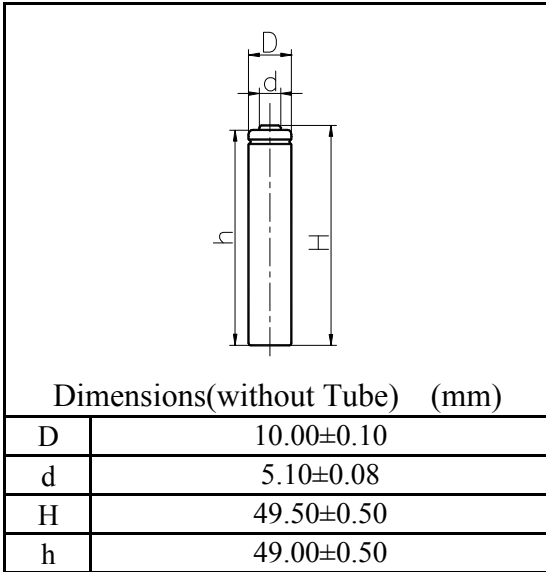

**MODEL No:** J-5/4AAA850

**Description:** 850 mAh SIZE NI-MH AAA

**Specification**

Nominal Capacity		850 mAh
Nominal Voltage		1.2 V
Charge current	Standard	85 mA
	Fast	425 mA
Charge time	Standard	16 Hrs
	Fast	2.4 Hrs
Ambient Temperature	Charge	Standard 0°C~45°C
		Fast 10°C~45°C
	Discharge	-20°C~60°C
Storage		-20°C~55°C
Internal Impedance(mΩ) (After Charge)		≤ 35
Weight		14.0 g