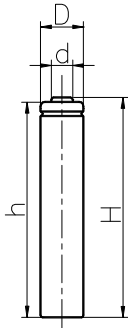

**MODEL No:** J-5/4AAA750

**Description:** 750 mAh SIZE NI-MH AAA

Dimensions(without Tube) (mm)

D	10.00±0.10
d	5.10±0.08
H	49.50±0.50
h	49.00±0.50

**Specification**

Nominal Capacity		750 mAh	
Nominal Voltage		1.2 V	
Charge current	Standard	75 mA	
	Fast	750 mA	
Charge time	Standard	16 Hrs	
	Fast	1.2 Hrs	
Ambient Temperature	Charge	Standard	0°C~45°C
		Fast	10°C~45°C
	Discharge		-20°C~60°C
Storage		-20°C~55°C	
Internal Impedance(mΩ) (After Charge)		≤ 30	
Weight		13.5 g	