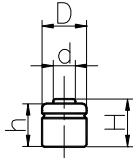

**MODEL No:** J-1/4AAA70

**Description:** 70 mAh SIZE NI-MH AAA

**Dimensions(without Tube) (mm)**

D	10.00±0.10
d	5.10±0.08
H	10.50±0.50
h	10.00±0.50

**Specification**

Nominal Capacity		70 mAh	
Nominal Voltage		1.2 V	
Charge current	Standard	7 mA	
	Fast	70 mA	
Charge time	Standard	16 Hrs	
	Fast	1.2 Hrs	
Ambient Temperature	Charge	Standard	0°C~45°C
		Fast	10°C~45°C
	Discharge		-20°C~60°C
	Storage		-20°C~55°C
Internal Impedance(mΩ) (After Charge)		≤ 200	
Weight		2.4 g	