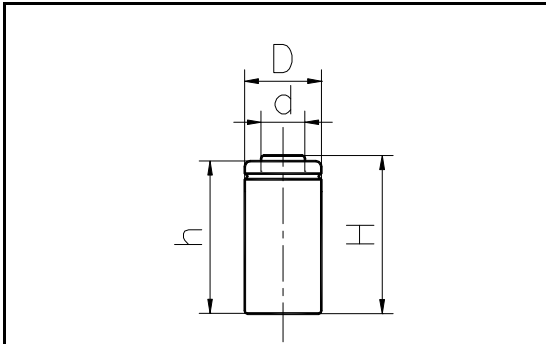

MODEL No: J-2/3AA700

Description: 700 mAh SIZE NI-MH AA

Dimensions(without Tube) (mm)

D	13.90±0.10
d	8.10±0.08
H	28.10±0.50
h	27.50±0.50

Specification

Nominal Capacity		700 mAh
Nominal Voltage		1.2 V
Charge current	Standard	70 mA
	Fast	350 mA
Charge time	Standard	16 Hrs
	Fast	2.4 Hrs
Ambient Temperature	Charge	Standard 0°C~45°C Fast 10°C~45°C
	Discharge	-20°C~60°C
	Storage	-20°C~55°C
Internal Impedance(mΩ) (After Charge)		≤ 33
Weight		13.5 g