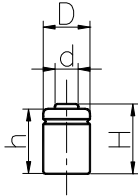

**MODEL No:** J-1/3AAA140

**Description:** 140 mAh SIZE NI-MH AAA

Dimensions(without Tube) (mm)

D	10.00±0.10
d	5.10±0.08
H	14.60±0.50
h	14.00±0.50

**Specification**

Nominal Capacity		140 mAh	
Nominal Voltage		1.2 V	
Charge current	Standard	14 mA	
	Fast	140 mA	
Charge time	Standard	16 Hrs	
	Fast	1.2 Hrs	
Ambient Temperature	Charge	Standard	0°C~45°C
		Fast	10°C~45°C
	Discharge		-20°C~60°C
Storage		-20°C~55°C	
Internal Impedance(mΩ) (After Charge)		≤ 120	
Weight		3.6 g	