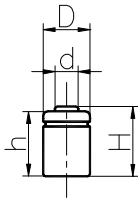

MODEL No: J-1/3AAA120

Description: 120 mAh SIZE NI-MH AAA

Dimensions(without Tube) (mm)

D	10.00±0.10
d	5.10±0.08
H	14.60±0.50
h	14.00±0.50

Specification

Nominal Capacity		120 mAh	
Nominal Voltage		1.2 V	
Charge current	Standard	12 mA	
	Fast	120 mA	
Charge time	Standard	16 Hrs	
	Fast	1.2 Hrs	
Ambient Temperature	Charge	Standard	0°C~45°C
		Fast	10°C~45°C
	Discharge		-20°C~60°C
	Storage		-20°C~55°C
Internal Impedance(mΩ) (After Charge)		≤ 120	
Weight		3.5 g	