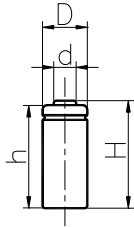

MODEL No: J-1/2AAA230

Description: 230 mAh SIZE NI-MH AAA

Dimensions(without Tube) (mm)

| | |
|---|------------|
| D | 10.00±0.10 |
| d | 5.10±0.08 |
| H | 23.50±0.50 |
| h | 23.00±0.50 |

Specification

| | | | |
|--|-----------|------------|------------|
| Nominal Capacity | | 230 mAh | |
| Nominal Voltage | | 1.2 V | |
| Charge current | Standard | 23 mA | |
| | Fast | 230 mA | |
| Charge time | Standard | 16 Hrs | |
| | Fast | 1.2 Hrs | |
| Ambient Temperature | Charge | Standard | 0°C~45°C |
| | | Fast | 10°C~45°C |
| | Discharge | | -20°C~60°C |
| Storage | | -20°C~55°C | |
| Internal Impedance(mΩ) (After Charge) | | ≤ 70 | |
| Weight | | 5.8 g | |