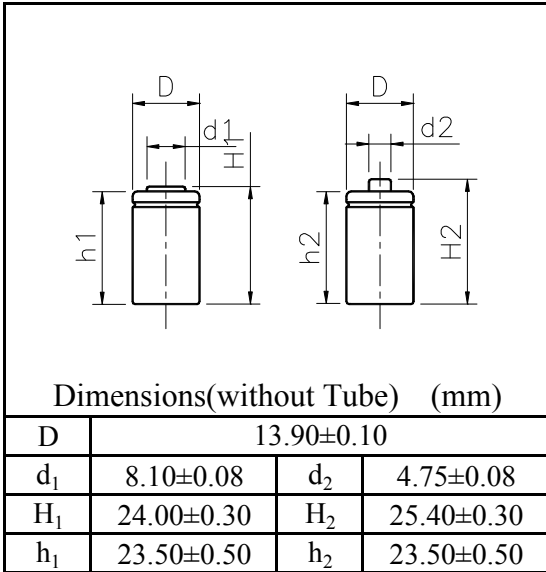

**MODEL No:** J-1/2AA500

**Description:** 500 mAh SIZE NI-MH AA

**Specification**

Nominal Capacity		500 mAh
Nominal Voltage		1.2 V
Charge current	Standard	50 mA
	Fast	500 mA
Charge time	Standard	16 Hrs
	Fast	1.2 Hrs
Ambient Temperature	Charge	Standard 0°C~45°C
	Fast	10°C~45°C
	Discharge	-20°C~60°C
Storage		-20°C~55°C
Internal Impedance(mΩ) (After Charge)		≤ 32
Weight		10.5 g