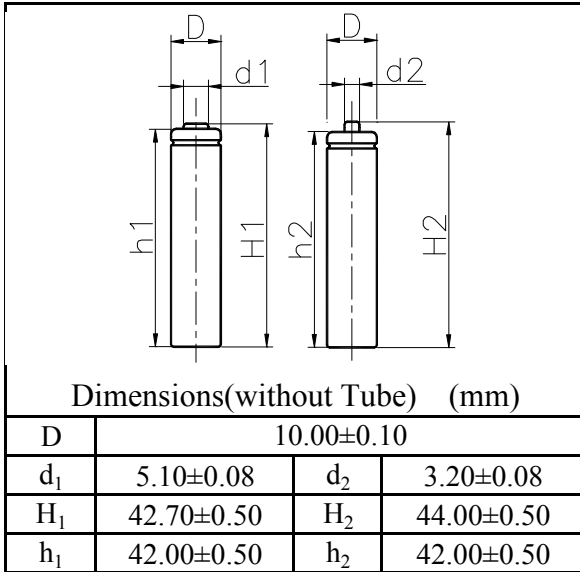

MODEL No: AAA400

Description: 400 mAh SIZE NI-Cd AAA

Specification

Nominal Capacity		400 mAh	
Nominal Voltage		1.2 V	
Charge current	Standard	40 mA	
	Fast	400 mA	
Charge time	Standard	16 Hrs	
	Fast	1.2 Hrs	
Ambient Temperature	Charge	Standard	0°C~45°C
		Fast	10°C~45°C
	Discharge		-30°C~60°C
Storage		-20°C~60°C	
Internal Impedance(mΩ) (After Charge)		≤ 45	
Weight		10.5 g	