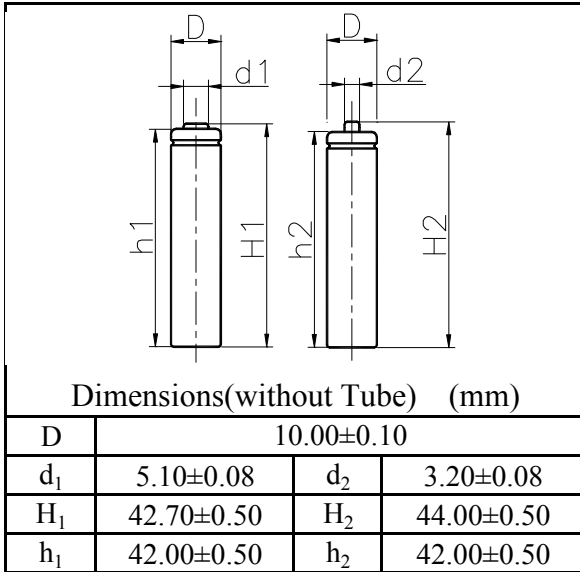

MODEL No: AAA350

Description: 350 mAh SIZE NI-Cd AAA

Specification

Nominal Capacity		350 mAh	
Nominal Voltage		1.2 V	
Charge current	Standard	35 mA	
	Fast	350 mA	
Charge time	Standard	16 Hrs	
	Fast	1.2 Hrs	
Ambient Temperature	Charge	Standard	0°C~45°C
		Fast	10°C~45°C
	Discharge		-30°C~60°C
Storage		-20°C~60°C	
Internal Impedance(mΩ) (After Charge)		≤ 45	
Weight		10 g	