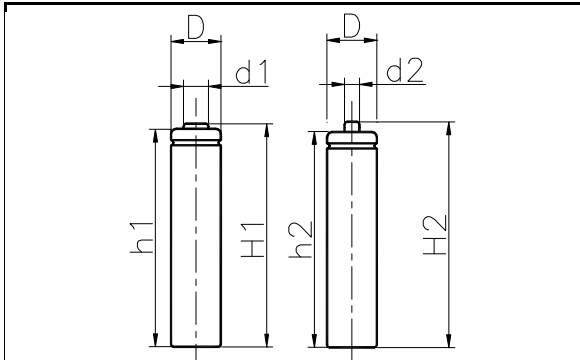

MODEL No: AAA280

Description: 280 mAh SIZE NI-Cd AAA

Dimensions(without Tube) (mm)

D	10.00±0.10		
d ₁	5.10±0.08	d ₂	3.20±0.08
H ₁	42.70±0.50	H ₂	44.00±0.50
h ₁	42.00±0.50	h ₂	42.00±0.50

Specification

Nominal Capacity		280 mAh	
Nominal Voltage		1.2 V	
Charge current	Standard	28 mA	
	Fast	280 mA	
Charge time	Standard	16 Hrs	
	Fast	1.2 Hrs	
Ambient Temperature	Charge	Standard	0°C~45°C
		Fast	10°C~45°C
	Discharge		-30°C~60°C
Storage		-20°C~60°C	
Internal Impedance(mΩ) (After Charge)		≤ 45	
Weight		9.5 g	