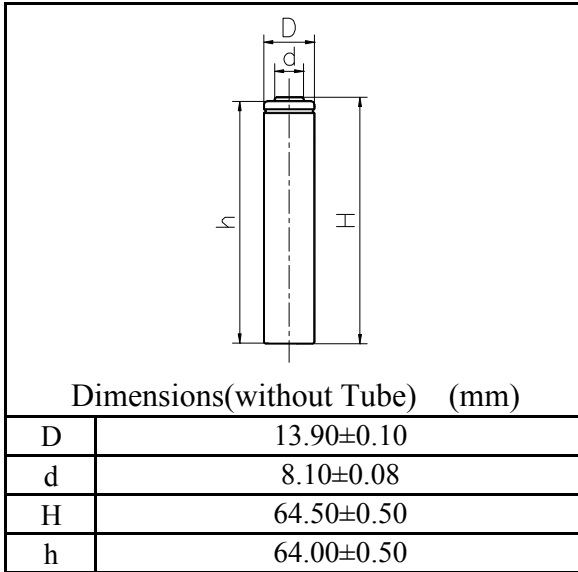

MODEL No: 7/5AA1350

Description: 1350 mAh SIZE NI-Cd AA

Specification

Nominal Capacity		1350 mAh	
Nominal Voltage		1.2 V	
Charge current	Standard	135 mA	
	Fast	675 mA	
Charge time	Standard	16 Hrs	
	Fast	2.4 Hrs	
Ambient Temperature	Charge	Standard	0°C~45°C
		Fast	10°C~45°C
	Discharge		-30°C~60°C
Storage		-20°C~60°C	
Internal Impedance(mΩ) (After Charge)		≤ 21	
Weight		28 g	