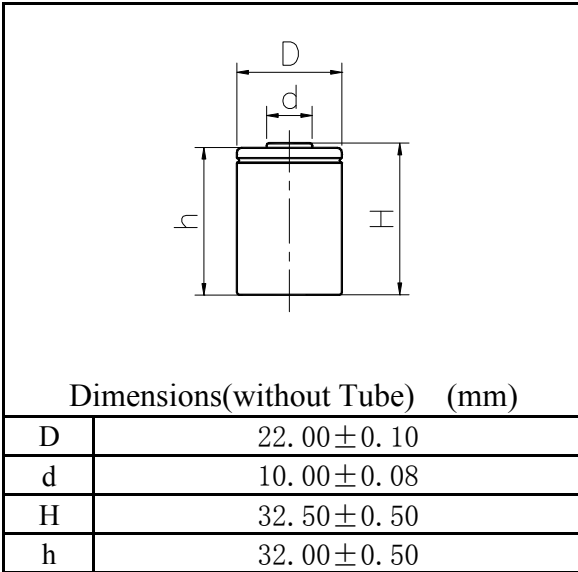

**MODEL No:** 4/5SC1500

**Description:** 1500 mAh SIZE NI-Cd SC

**Specification**

Nominal Capacity		1500 mAh	
Nominal Voltage		1.2 V	
Charge current	Standard	150 mA	
	Fast	750 mA	
Charge time	Standard	16 Hrs	
	Fast	2.4 Hrs	
Ambient Temperature	Charge	Standard	0°C~45°C
		Fast	10°C~45°C
	Discharge		-30°C~60°C
Storage		-20°C~60°C	
Internal Impedance(mΩ) (After Charge)		≤ 18	
Weight		37 g	