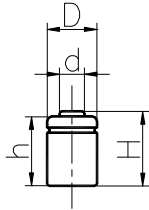

MODEL No: 1/3AAA80

Description: 80 mAh SIZE NI-Cd AAA

Dimensions(without Tube) (mm)

D	10.00±0.10
d	5.10±0.08
H	14.60±0.50
h	14.00±0.50

Specification

Nominal Capacity		80 mAh	
Nominal Voltage		1.2 V	
Charge current	Standard	8 mA	
	Fast	80 mA	
Charge time	Standard	16 Hrs	
	Fast	1.2 Hrs	
Ambient Temperature	Charge	Standard	0°C~45°C
		Fast	10°C~45°C
	Discharge		-30°C~60°C
Storage		-20°C~60°C	
Internal Impedance(mΩ) (After Charge)		≤ 85	
Weight		3.2 g	